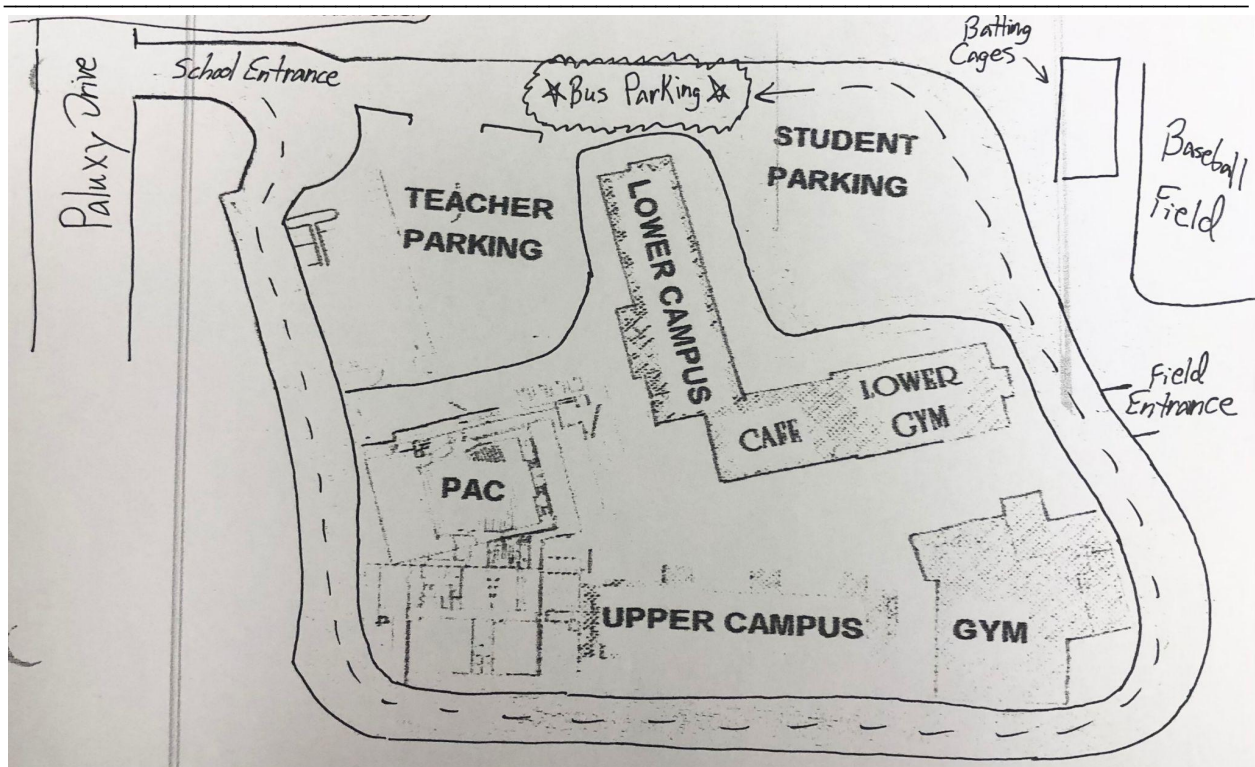

Cumberland Academy Baseball Tournament Bus Parking & Directions

To make the entrance and exit of our visiting teams as easy as possible, the following directions and visual map have been provided below.

Bus Directions & Parking:

When you enter the school from Paluxy Drive, please turn right at the circle. The road will take you all the way around the school and past the baseball field. From there, you will park in the designated bus parking area facing toward the school entrance. This will give you an easy exit once your games have finished for the day. After school can be quite the task with traffic and so this route will help to better alleviate this issue for you.